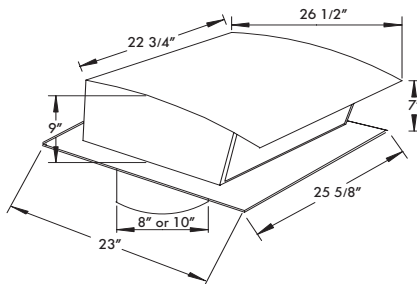

Hy-Ex 1400 CFM Ventilator
(requires 10" duct)

Hy-Ex 1000 CFM Ventilator
(requires 8" duct)

Hy-Ex Performance Data

Model Number	HP	RPM (nom)	Volts	Hz	Max. Watts	Max. Amps	Air Flow (CFM) / Static Pressure (Inches W.G)									
							0"	.1"	.2"	.3"	.4"	.6"	.8"	1.0"	1.2"	1.4"
HYEX-1.4	1/3	1660	115	60	361	3.3	1400	1355	1297	1190	1097	1014	901	751	603	511
HYEX-1.0	1/4	1420	115	60	317	2.9	1000	968	926	850	783	724	645	536	431	365