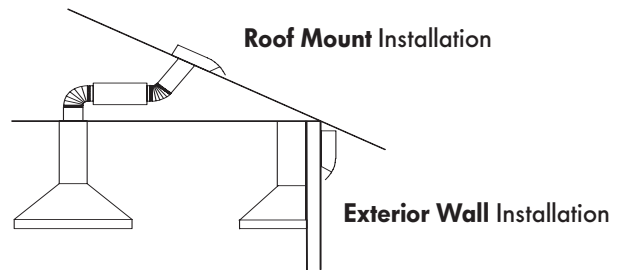

Hy-Ex 1400 CFM Ventilator
(requires 10" duct)

Hy-Ex 1000 CFM Ventilator
(requires 8" duct)